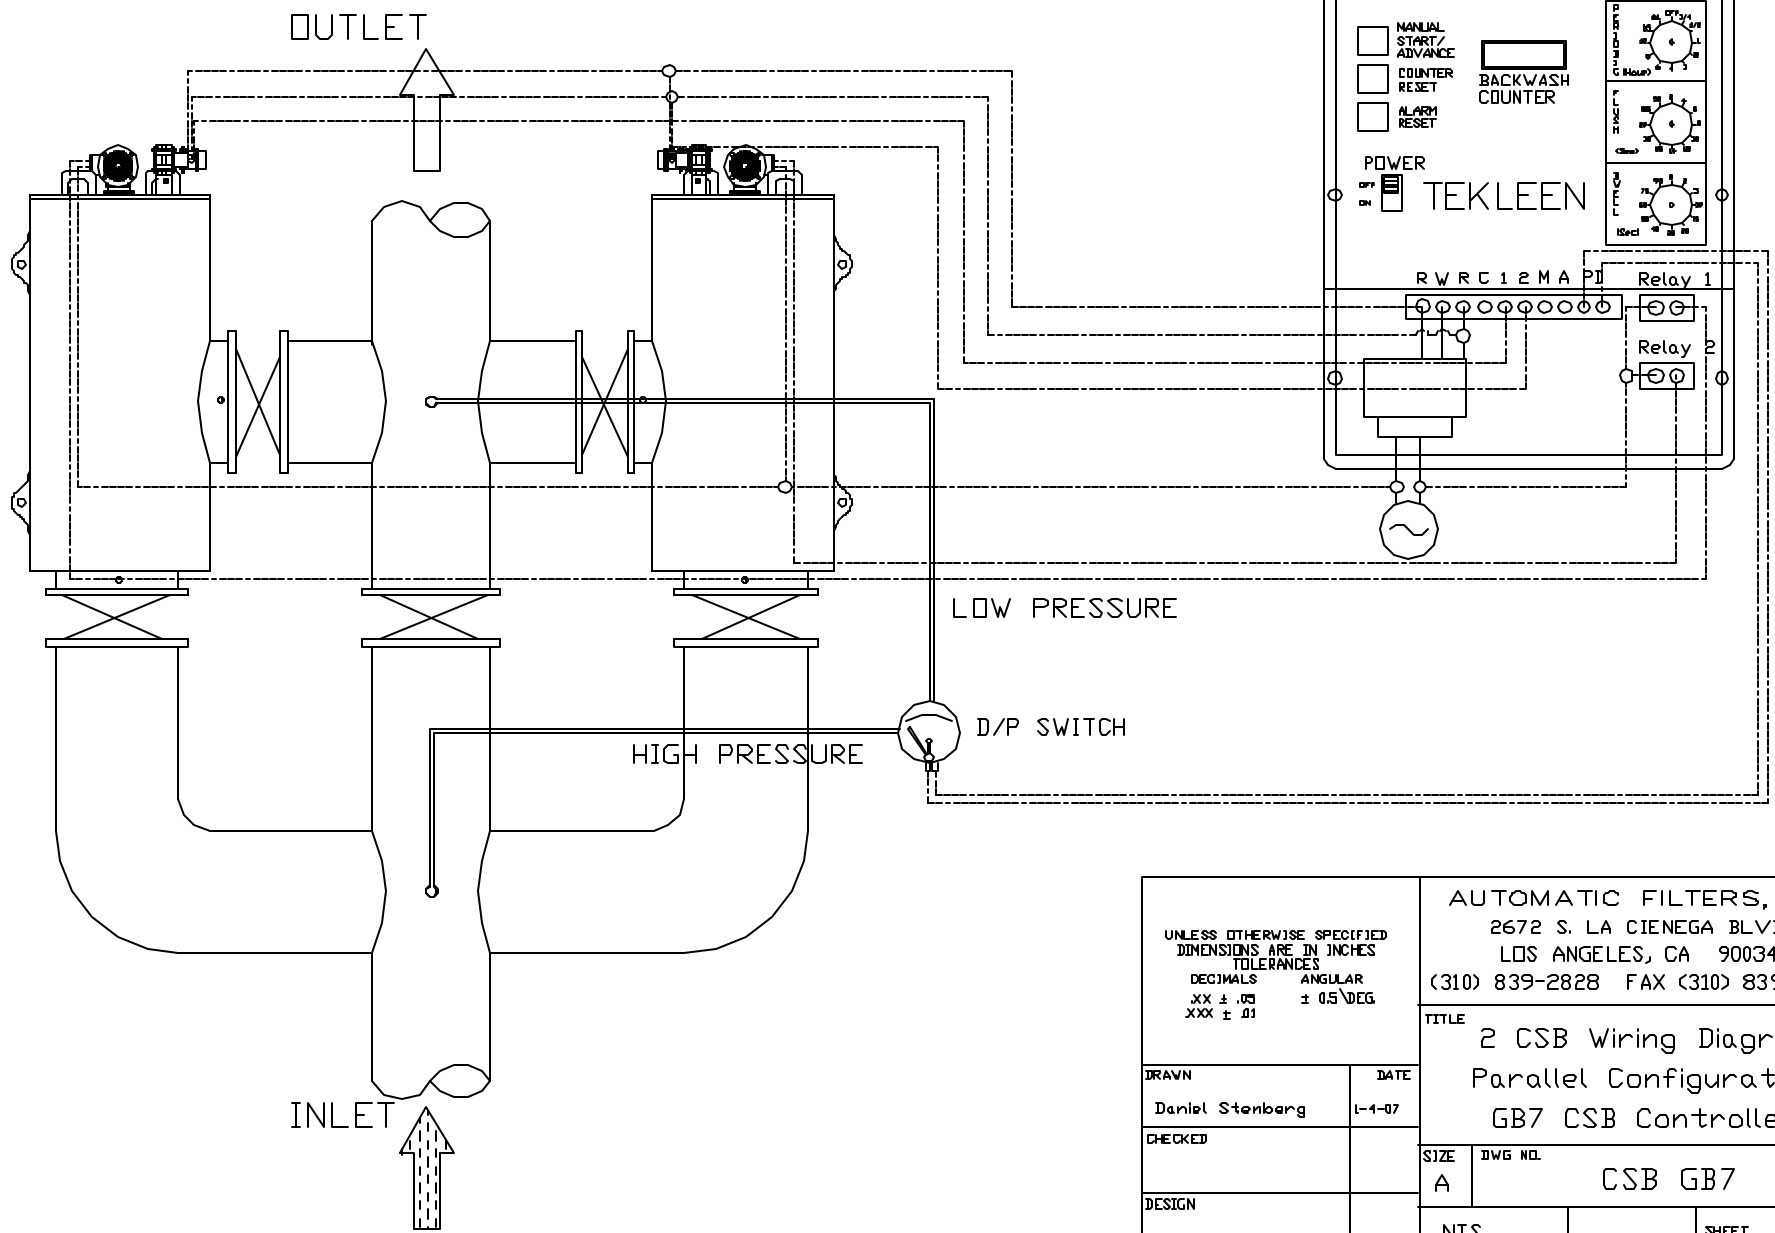

Valve #1 Connections

Red Wire-R/+
 Black Wire-R
 White Wire-1

Valve #2 Connections

Red Wire-R/+
 Black Wire-R
 White Wire-2

REVISIONS				
ZONE	REV	DESCRIPTION	DATE	APPROVED

CSB GB7 ELECTRIC CONTROLLER

UNLESS OTHERWISE SPECIFIED DIMENSIONS ARE IN INCHES TOLERANCES		AUTOMATIC FILTERS, INC. 2672 S. LA CIENEGA BLVD. LOS ANGELES, CA 90034 (310) 839-2828 FAX (310) 839-6878	
DECIMALS .XX ± .05 XXX ± .01		ANGULAR ± 0.5 DEG	
DRAWN Daniel Stenberg	DATE 1-4-07	TITLE 2 CSB Wiring Diagram Parallel Configuration GB7 CSB Controller	
CHECKED		SIZE A	REV 0
DESIGN		DWG NO. CSB GB7	
		NTS	SHEET OF